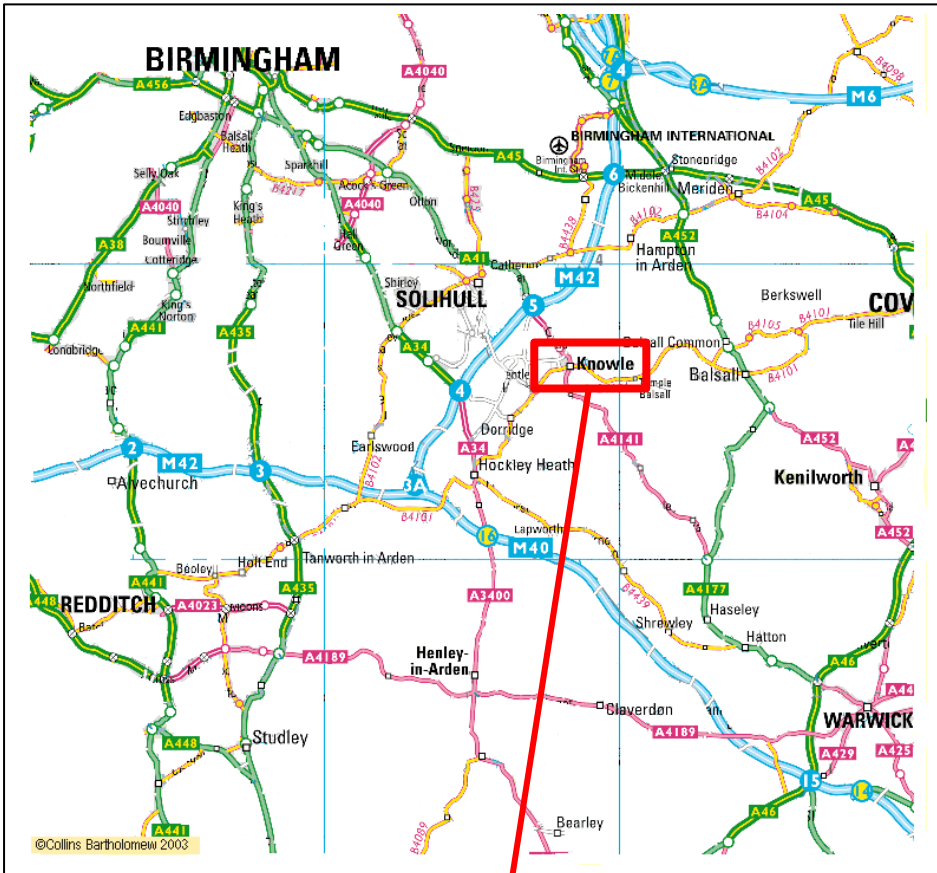

Knowle Park : Location / Directions

If using a SatNav, the **Post Code** of the car park entrance is **B93 9HJ** . The **address** is approximately opposite **36 Longdon Road, Solihull**)

Travelling from the North of Knowle :

- Drive south on the Warwick Road (A4141) towards Knowle village centre.
- Turn right into Lodge Road (just before the start of the shops) & then after approx 200 metres,
- Turn first right into Longdon Road.
- The entrance to the Park & car park is approx 600 metres on the left.

Travelling from the South of Knowle :

- Drive north on the Warwick Road (A4141) through Knowle village centre.
- Turn left into Lodge Road (just after the finish of the shops) & then after approx 200 metres,
- Turn first right into Longdon Road.
- The entrance to the Park & car park is approx 600 metres on the left